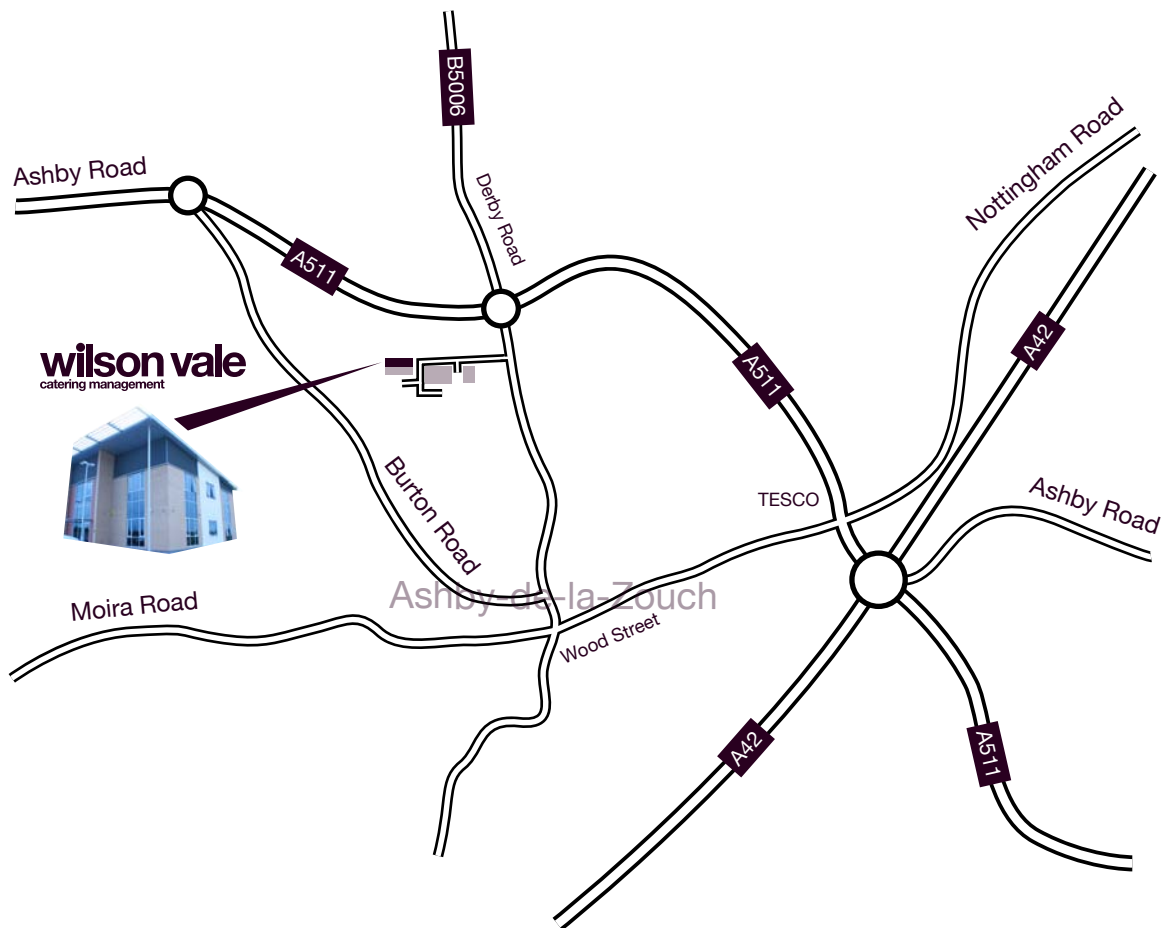

how to find us...

1 Ivanhoe Office Park
Ivanhoe Park Way
Ashby de la Zouch
Leicestershire
LE65 2AB

t: 01530 563100
f: 01530 563023
e: info@wilsonvale.co.uk
w: www.wilsonvale.co.uk