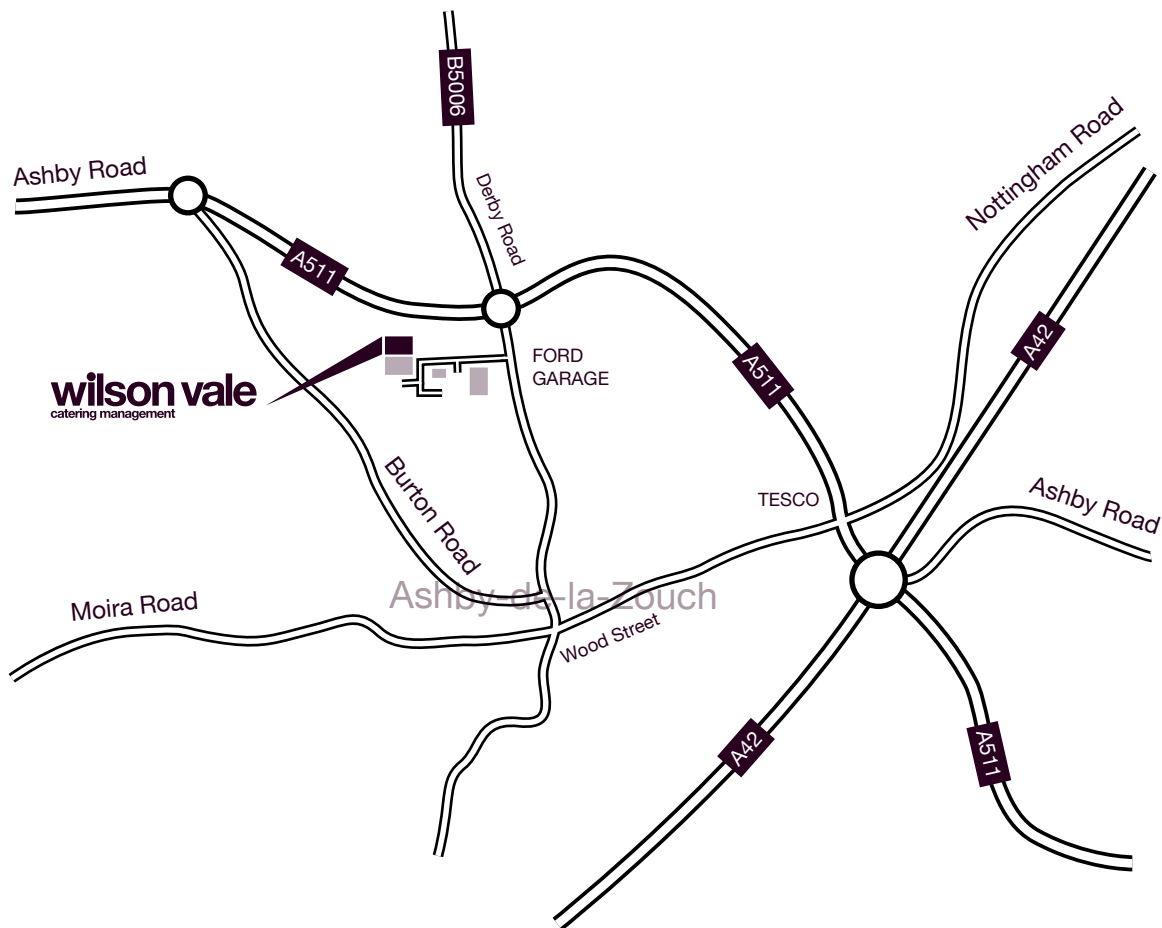

## how to find us...

1 Ivanhoe Office Park  
Ivanhoe Park Way  
Ashby de la Zouch  
Leicestershire  
LE65 2AB

t: 01530 563100  
f: 01530 563023  
e: [info@wilsonvale.co.uk](mailto:info@wilsonvale.co.uk)  
w: [www.wilsonvale.co.uk](http://www.wilsonvale.co.uk)